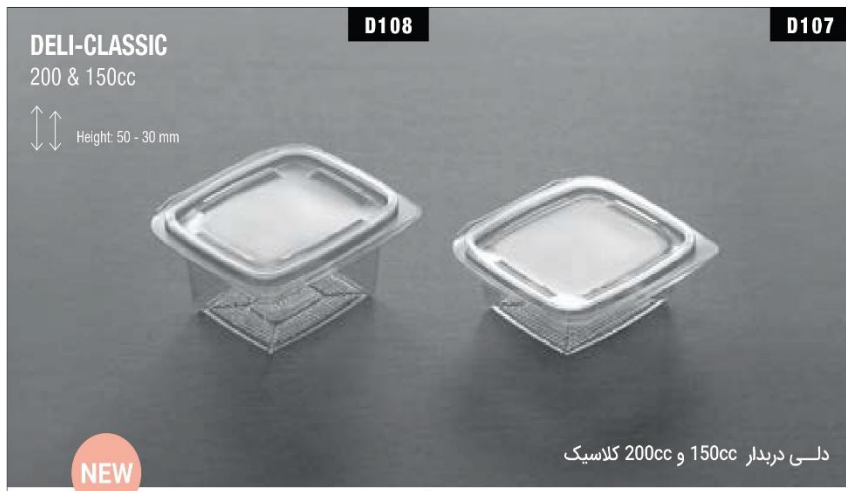

200cc **D108** Size: 100x80x50mm 500 Pcs

150cc **D107** Size: 100x80x30mm 500 Pcs