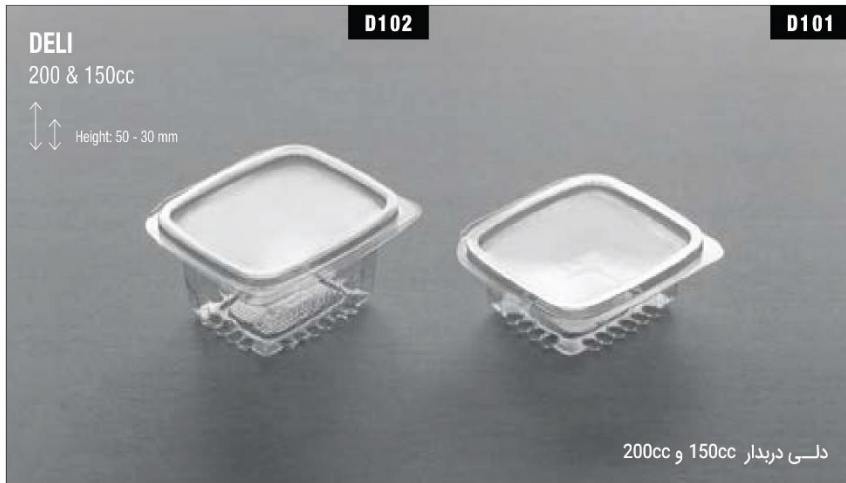

Hotline: +98 912 470 7750

200cc **D102** Size: 100x90x50mm 500 Pcs

150cc **D101** Size: 100x90x30mm 500 Pcs